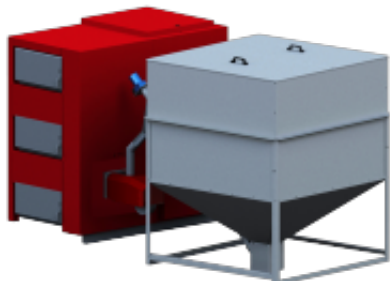

MAXI 100 kW

Brand: Klimosz
Product Code: 0040
Availability: In Stock
Weight: 1,160.00kg
Dimensions: 0.00cm x 0.00cm x 0.00cm

Price: 14,519.99?€

Ex Tax: 11,999.99?€

Description

Atom?iskais granulu katls:

Augsts lietder?bas koeficients - virs 90 %;

Komplekt? tvertne 1700 litri

Product Gallery